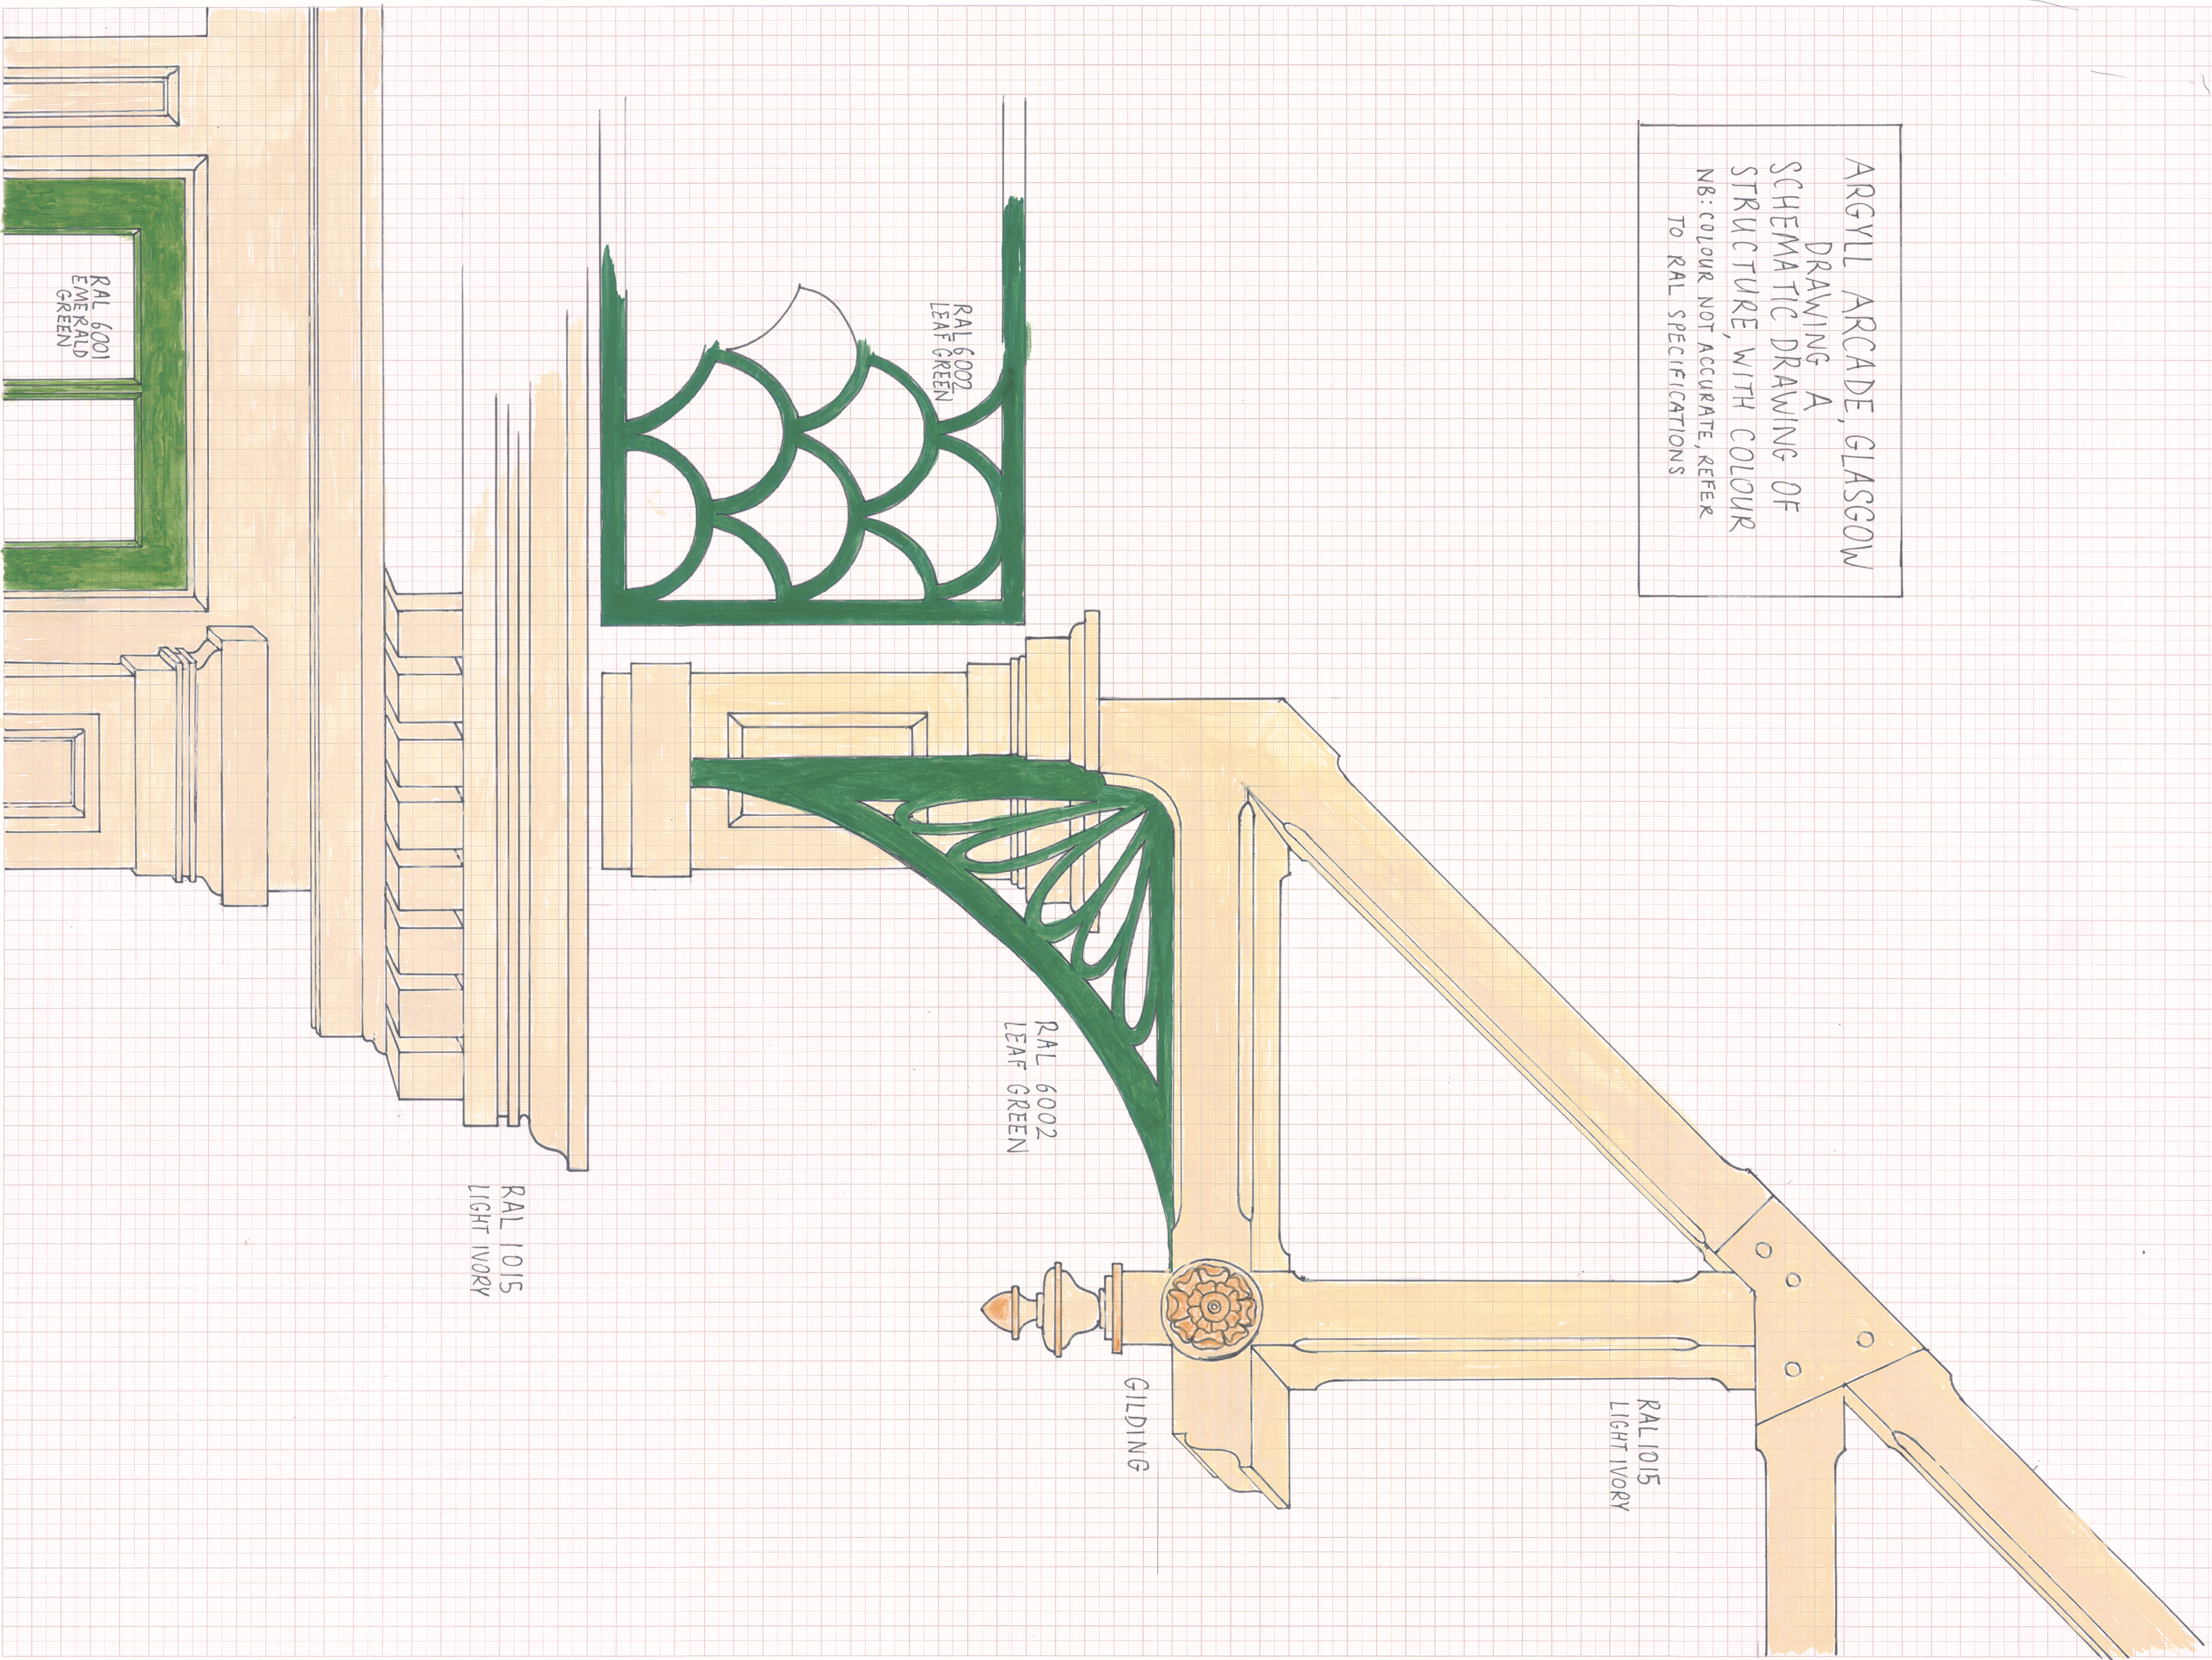

ARGYLL ARCADE, GLASGOW
DRAWING A
SCHEMATIC DRAWING OF
STRUCTURE, WITH COLOUR
NB: COLOUR NOT ACCURATE, REFER
TO RAL SPECIFICATIONS

RAL 6001
EMERALD
GREEN

RAL 6002
LEAF GREEN

RAL 6002
LEAF GREEN

RAL 1015
LIGHT IVORY

GILDING

RAL 1015
LIGHT IVORY